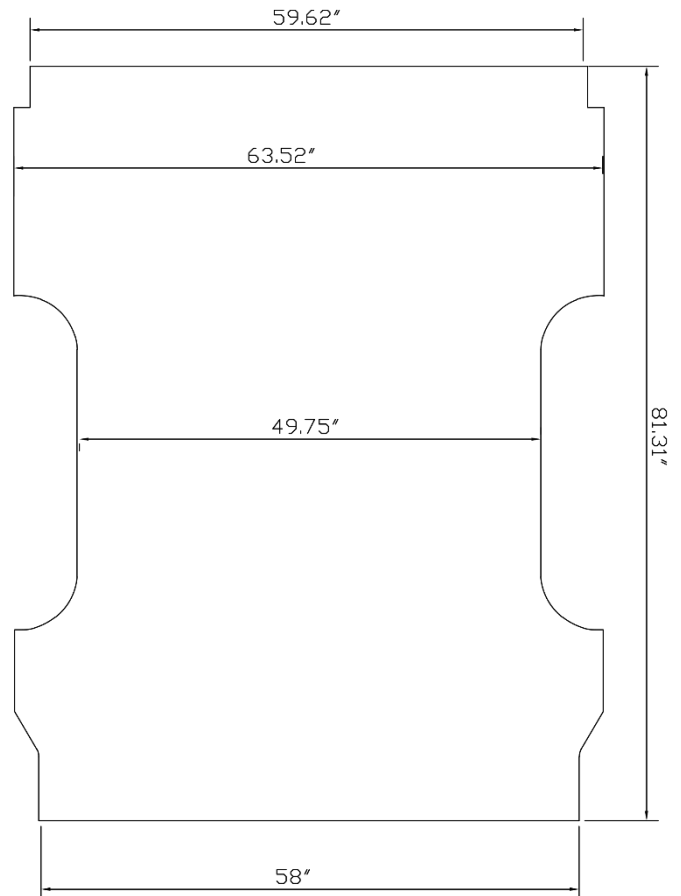

Silverado | Sierra

BAGGED

SB | 79" [200.66 cm]

Thickness: ½" [12.7mm]

Weight: 95 lbs [43.09kg]

UPC: 8 23625 82704 9

1305730

1999-2016

Ford F250/350 SD

BAGGED

SB | 81" [166.37cm]

Thickness: ½" [12.7mm]

Weight: 95 lbs [43.09kg]

UPC: 8 23625 24748 9

Need Diagram

1305742

2017+

Ford F250/350 SD

BAGGED

SB | 81" [198.12cm]

Thickness: ½" [12.7mm]

Weight: 98 lbs | 44.45 kg

UPC: 8 23625 24758 8

1305466
2019+
Dodge | Ram 1500
BAGGED
CC | 67" [170.18 cm]
Thickness: ½" [12.7mm]
Weight: 95 lbs [43.09kg]
UPC: 8 23625 82705 6

Dimensions 5'x7'