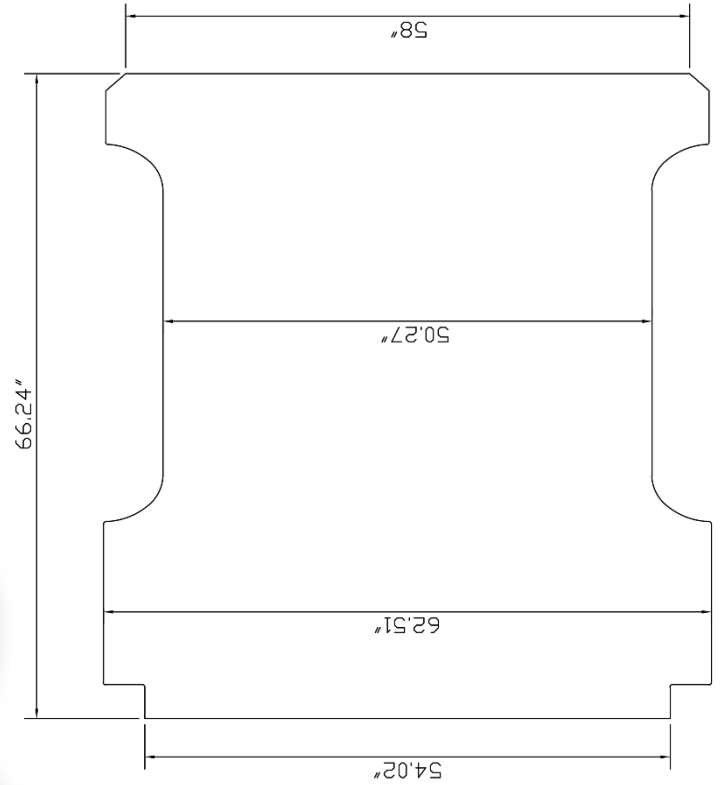

Silverado | Sierra

BAGGED

SB | 79" [200.66 cm]

Thickness: ½" [12.7mm]

Weight: 95 lbs [43.09kg]

UPC: 8 23625 82704 9

1305730

1999-2016

Ford F250/350 SD

BAGGED

SB | 81" [166.37cm]

Thickness: ½" [12.7mm]

Weight: 95 lbs [43.09kg]

UPC: 8 23625 24748 9

Need Diagram

1305742

2017+

Ford F250/350 SD

BAGGED

SB | 81" [198.12cm]

Thickness: ½" [12.7mm]

Weight: 98 lbs | 44.45 kg

UPC: 8 23625 24758 8

1305466
2019+
Dodge | Ram 1500
BAGGED
CC | 67" [170.18 cm]
Thickness: ½" [12.7mm]
Weight: 95 lbs [43.09kg]
UPC: 8 23625 82705 6

Dimensions 5'x7'