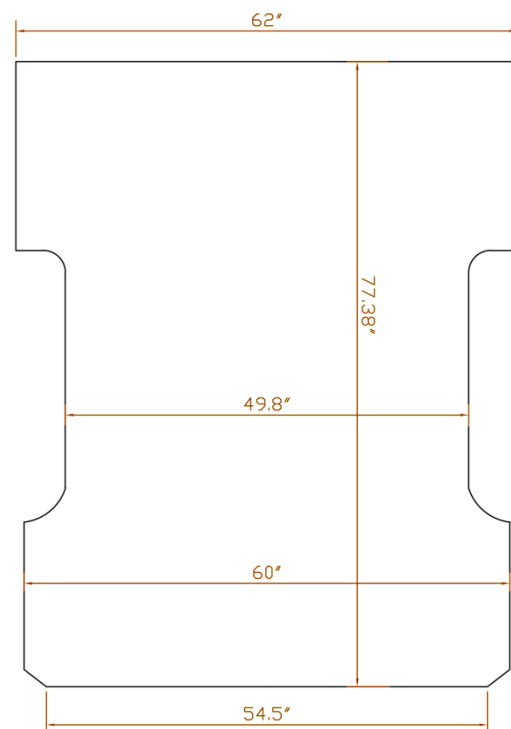

2014-Current
Silverado | Sierra

BAGGED

SB | 78" [198.12cm]

Thickness: ½" [12.7mm]

Weight: 95 lbs [43.09kg]

UPC: 8 23625 24768 7

1305463

2019+

Silverado | Sierra

BAGGED

CC | 69" [175.26 cm]

Thickness: ½" [12.7mm]

Weight: 95 lbs [43.09kg]

UPC: 8 23625 82703 2

1305464

2019+

Silverado | Sierra

BAGGED

SB | 79" [200.66 cm]

Thickness: ½" [12.7mm]

Weight: 95 lbs [43.09kg]

UPC: 8 23625 82704 9

1305730

1999-2016

Dimensions 5'x7'