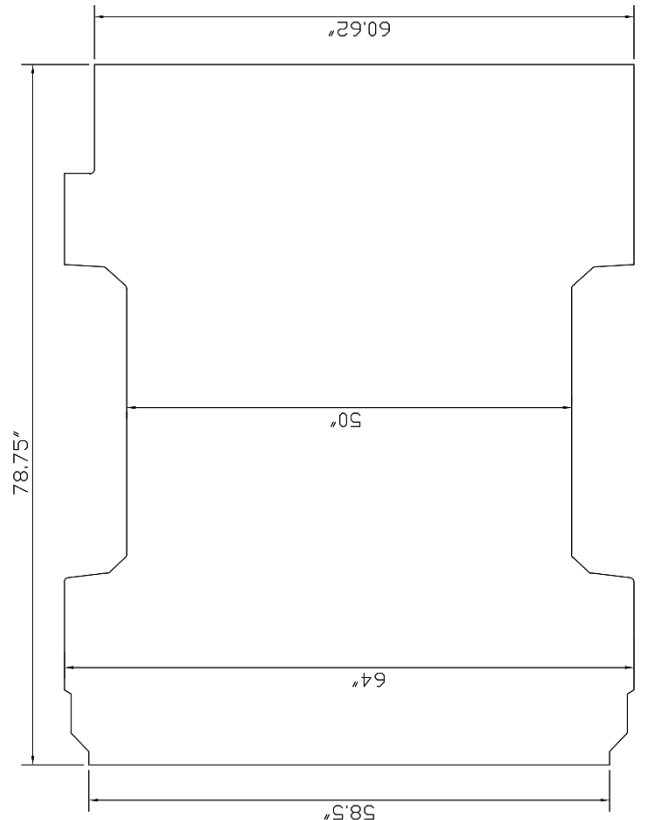

Silverado | Sierra

BAGGED

CC | 69" [175.26 cm]

Thickness: ½" [12.7mm]

Weight: 95 lbs [43.09kg]

UPC: 8 23625 82703 2

1305464

2019+

Silverado | Sierra

BAGGED

SB | 79" [200.66 cm]

Thickness: ½" [12.7mm]

Weight: 95 lbs [43.09kg]

UPC: 8 23625 82704 9

1305730

1999-2016

Ford F250/350 SD

BAGGED

SB | 81" [166.37cm]

Thickness: ½" [12.7mm]

Weight: 95 lbs [43.09kg]

UPC: 8 23625 24748 9

Need Diagram

1305742

Dimensions 5'x7'