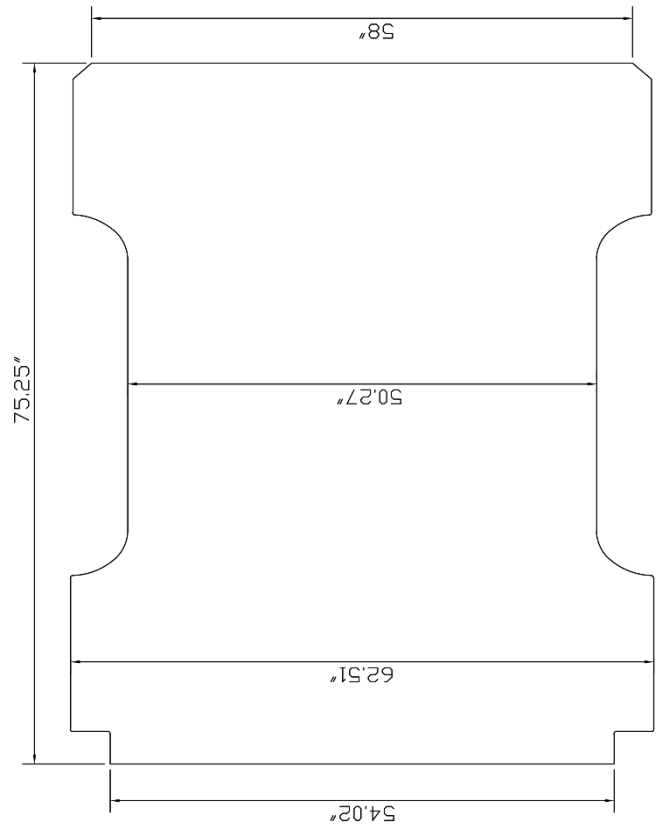

1305465
2019+
Dodge | Ram 1500
BAGGED
SB | 76" [193.04 cm]
Thickness: ½" [12.7mm]
Weight: 95 lbs [43.09kg]
UPC: 8 23625 82705 6