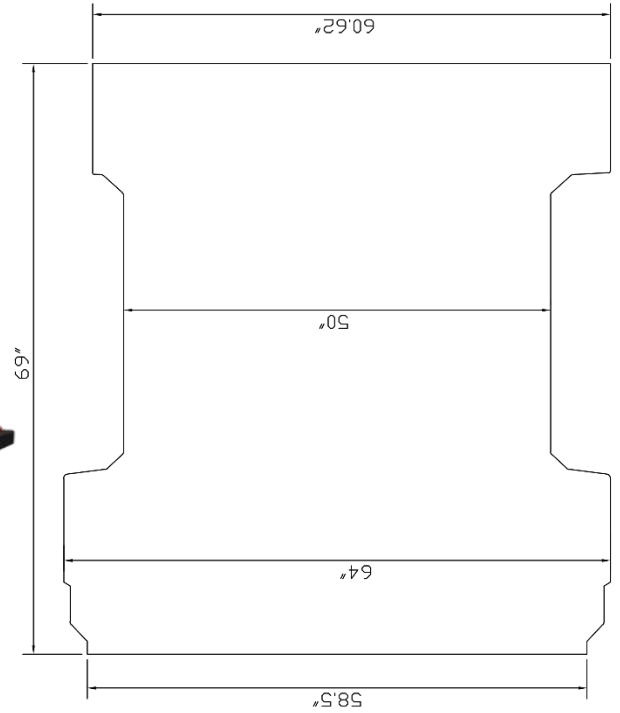

2014-Current
Silverado | Sierra

BAGGED

SB | 78" [198.12cm]

Thickness: ½" [12.7mm]

Weight: 95 lbs [43.09kg]

UPC: 8 23625 24768 7

1305463

2019+

Silverado | Sierra

BAGGED

CC | 69" [175.26 cm]

Thickness: ½" [12.7mm]

Weight: 95 lbs [43.09kg]

UPC: 8 23625 82703 2

1305464

2019+

Silverado | Sierra

BAGGED

SB | 79" [200.66 cm]

Thickness: ½" [12.7mm]

Weight: 95 lbs [43.09kg]

UPC: 8 23625 82704 9

1305730

1999-2016

Dimensions 5'x7'