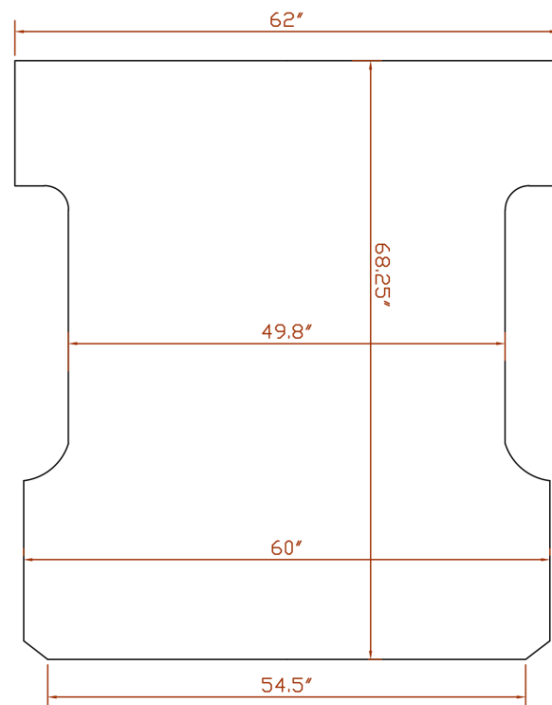

1305716

2014-Current
Silverado | Sierra

BAGGED

CC | 68" [172.72cm]

Thickness: ½" [12.7mm]

Weight: 95 lbs [43.09kg]

UPC: 8 23625 24744 1

1315418

2014-Current
Silverado | Sierra

BAGGED

SB | 78" [198.12cm]

Thickness: ½" [12.7mm]

Weight: 95 lbs [43.09kg]

UPC: 8 23625 24768 7

1305463

2019+

Ford F250/350 SD

BAGGED

SB | 81" [166.37cm]

Thickness: ½" [12.7mm]

Weight: 95 lbs [43.09kg]

UPC: 8 23625 24748 9

Need Diagram

1305742

Dimensions 5'x7'