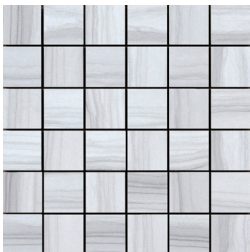

# CHRONICLE™

*Glazed Porcelain*

Chronicle™ is inspired by the universal luxury of veincut marble. Light-toned colors with high-definition variation complement any decor. All colors are available in a polished finish in our Archive™ series.

4 Colors | 1 Size | 3/8" Thickness

All Colors Available in Size 12"x24"

Mosaics

Era 2"x2" on 12"x12" Mesh

Memoir 2"x2" on 12"x12" Mesh

Record 2"x2" on 12"x12" Mesh

Script 2"x2" on 12"x12" Mesh

Sizes & Trim			Technical Specifications							
<p>Tile thickness could vary based on size. Larger format tiles will have a higher thickness.</p>  <p>12"x24" 11.81"x23.62"</p>  <p>12"x12" Mesh 11.69" x 11.69"</p>  <p>3"x24" Floor SBN</p>			<p><b>Test Method</b></p> <p>Abrasion Resistance C1027</p>	<p><b>Breaking Strength</b> C648</p> <p>≥ 850 lbf</p>	<p><b>Chemical Resistance</b> C650</p> <p>Resistant</p>	<p><b>Water Absorption</b> C373</p> <p>≤ .50%</p>	<p><b>DCOF</b> ANSI A137.1</p> <p>≥ .60</p>	<p><b>Freeze-Thaw Cycling</b> C1026</p> <p>Resistant</p>	<p><b>Scratch Hardness</b> MOHS</p> <p>7</p>	<p><b>Shade Variation Rating</b></p> <p>V2</p>